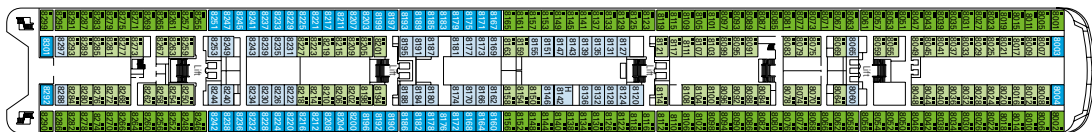

Data and descriptions are subject to change and will be verified at the time of booking.

DECK 13 DECK GAMES SCHUBERT

DECK 12 BIZET

DECK 11 DEBUSSY

DECK 10 SIBELIUS

DECK 9 TCHAIKOVSKI

DECK 8 BACH

DECK 7 BRAHMS

DECK 6 MOZART

DECK 5 BEETHOVEN

PUBLIC AREAS

DOREMI SPRAY PARK

TEATRO SAN CARLO

LOUNGES & CONFERENCE ROOMS

	THEATRE
	LIBRARY, CIGAR ROOM, MEETING ROOMS

RESTAURANTS & BARS