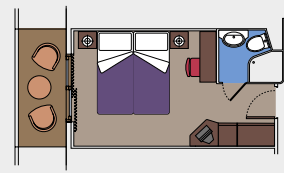

*Depending on the itineraries and subject to applicable legislation.

CABIN TYPES

FACILITIES FOR GUESTS WITH DISABILITIES OR REDUCED MOBILITY

Cabin door width	88 cm	Does the WC seat have grab rails?	Yes
Bathroom door width	88 cm	Are wheelchairs available on board?	In limited numbers *
Size of cabin (floor space)	21 m ²	Are all decks/public areas accessible?	Yes
Size of bathroom	2,5 m ²	Are all lifeboats wheelchair-accessible?	No **
Is there a fold-down seat in the shower?	Yes	Do the elevators have deck indicators?	Visual, Audio & Braille
Height of seat from the floor	45 cm	Can severely visually impaired/blind guests be catered for on the cruise?	Only with full-time carer

Double bed can be converted into two single beds.

Air conditioning, bathroom with shower, TV, telephone, mini bar, safe deposit box.

94 Balcony Cabins

Balcony cabins (17 m²)

Double bed.

Air conditioning, spacious wardrobe, bathroom with shower, TV, telephone, cable internet connection (for a fee), mini bar, safe deposit box.

403 Ocean View

Cabins with porthole (13 m²)

Double bed can be converted into two single beds.

Air conditioning, bathroom with shower, TV, telephone, mini bar, safe deposit box.

346 Inside

Inside cabins (13 m²)

Double bed can be converted into two single beds.

Air conditioning, bathroom with shower, TV, telephone, mini bar, safe deposit box.

5 Cabins for guests with disabilities or reduced mobility

Inside (21 m²)