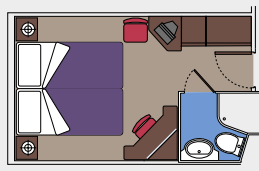

Air conditioning, spacious wardrobe, bathroom with bathtub, TV, telephone, cable internet connection (for a fee), mini bar, safe deposit box.

2 Family Cabins

A bedroom area and a living area with up to 4 berths (22 m²)

Double bed can be converted into two single beds.

Air conditioning, bathroom with shower, TV, telephone, mini bar, safe deposit box.

94 Balcony Cabins

Balcony cabins (17 m²)

Double bed.

Air conditioning, spacious wardrobe, bathroom with shower, TV, telephone, cable internet connection (for a fee), mini bar, safe deposit box.

403 Ocean View

Cabins with porthole (13 m²)

Double bed can be converted into two single beds.

Air conditioning, bathroom with shower, TV, telephone, mini bar, safe deposit box.

346 Inside

Inside cabins (13 m²)

Double bed can be converted into two single beds.

Air conditioning, bathroom with shower, TV, telephone, mini bar, safe deposit box.

5 Cabins for guests with disabilities or reduced mobility

Inside (21 m²)