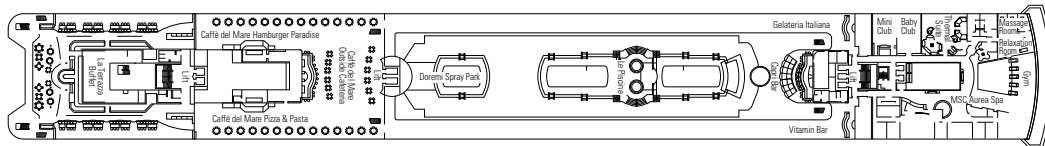

LEGEND

-  Sofa bed
-  3rd bed is a bunk bed
-  3rd and 4th bed are bunks
-  H Cabin for guests with disabilities or reduced mobility
-  Cabins with restricted views

- 3rd bed available in all categories
- 4th bed available for Inside and Ocean View categories
- Multiple berth cabins carry a surcharge
- All cabins have one double bed convertible to two single beds, except cabins for guests with disabilities or reduced mobility (H).

Data and descriptions are subject to change and will be verified at the time of booking.

DECK 13 DECK GAMES SCHUBERT

DECK 12 BIZET

DECK 11 DEBUSSY

DECK 10 SIBELIUS

DECK 9 TCHAIKOVSKI

DECK 8 BACH

DECK 7 BRAHMS

DECK 6 MOZART

DECK 5 BEETHOVEN

PUBLIC AREAS

DOREMI SPRAY PARK

TEATRO SAN CARLO

LOUNGES & CONFERENCE ROOMS

	THEATRE
	LIBRARY, CIGAR ROOM, MEETING ROOMS

RESTAURANTS & BARS