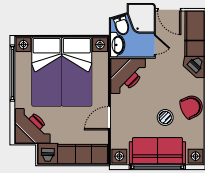

Air conditioning, spacious wardrobe, bathroom with bathtub, TV, telephone, cable internet connection (for a fee), mini bar, safe deposit box.

2 Family Cabins

A bedroom area and a living area with up to 4 berths (22 m²)

Double bed can be converted into two single beds.

Air conditioning, bathroom with shower, TV, telephone, mini bar, safe deposit box.

94 Balcony Cabins

Balcony cabins (17 m²)

Double bed.

Air conditioning, spacious wardrobe, bathroom with shower, TV, telephone, cable internet connection (for a fee), mini bar, safe deposit box.

403 Ocean View

Cabins with porthole (13 m²)

Double bed can be converted into two single beds.

Air conditioning, bathroom with shower, TV, telephone, mini bar, safe deposit box.

346 Inside

Inside cabins (13 m²)

Double bed can be converted into two single beds.

Air conditioning, bathroom with shower, TV, telephone, mini bar, safe deposit box.

5 Cabins for guests with disabilities or reduced mobility

Inside (21 m²)