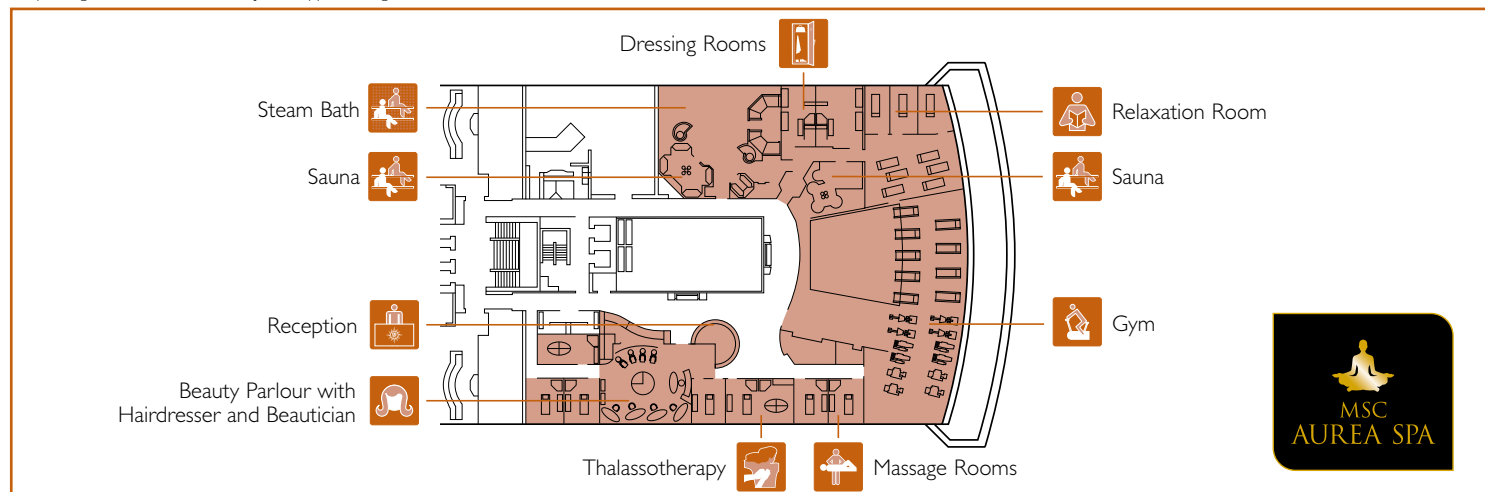

*Depending on the itineraries and subject to applicable legislation.