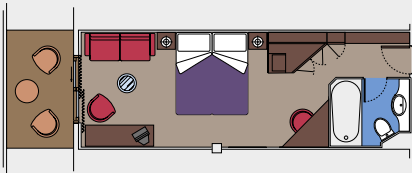

*Depending on the itineraries and subject to applicable legislation.

CABIN TYPES

FACILITIES FOR GUESTS WITH DISABILITIES OR REDUCED MOBILITY

Cabin door width	88 cm	Does the WC seat have grab rails?	Yes
Bathroom door width	88 cm	Are wheelchairs available on board?	In limited numbers *
Size of cabin (floor space)	21 m ²	Are all decks/public areas accessible?	Yes
Size of bathroom	2,5 m ²	Are all lifeboats wheelchair-accessible?	No **
Is there a fold-down seat in the shower?	Yes	Do the elevators have deck indicators?	Visual, Audio & Braille
Height of seat from the floor	45 cm	Can severely visually impaired/blind guests be catered for on the cruise?	Only with full-time carer

Air conditioning, spacious wardrobe, bathroom with bathtub, TV, telephone, cable internet connection (for a fee), mini bar, safe deposit box.

2 Family Cabins

A bedroom area and a living area with up to 4 berths (22 m²)

Double bed can be converted into two single beds.

Air conditioning, bathroom with shower, TV, telephone, mini bar, safe deposit box.

94 Balcony Cabins

Balcony cabins (17 m²)

Double bed.

Air conditioning, spacious wardrobe, bathroom with shower, TV, telephone, cable internet connection (for a fee), mini bar, safe deposit box.

Double bed can be converted into two single beds.

Air conditioning, bathroom with shower, TV, telephone, mini bar, safe deposit box.

5 Cabins for guests with disabilities or reduced mobility

Inside (21 m²)