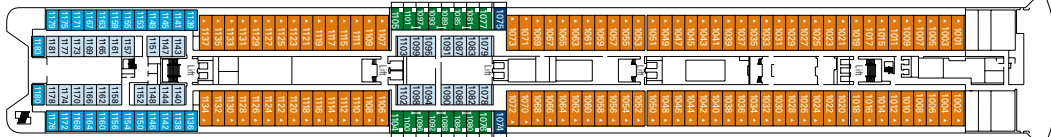

Data and descriptions are subject to change and will be verified at the time of booking.

DECK 13 DECK GAMES SCHUBERT

DECK 12 BIZET

DECK 11 DEBUSSY

DECK 10 SIBELIUS

DECK 9 TCHAIKOVSKI

DECK 8 BACH

DECK 7 BRAHMS

DECK 6 MOZART

DECK 5 BEETHOVEN

PUBLIC AREAS

DOREMI SPRAY PARK

TEATRO SAN CARLO

LOUNGES & CONFERENCE ROOMS

	THEATRE
	LIBRARY, CIGAR ROOM, MEETING ROOMS

RESTAURANTS & BARS