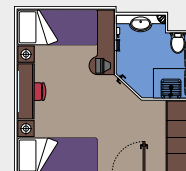

CABIN TYPES

FACILITIES FOR GUESTS WITH DISABILITIES OR REDUCED MOBILITY

Cabin door width	88 cm	Does the WC seat have grab rails?	Yes
Bathroom door width	88 cm	Are wheelchairs available on board?	In limited numbers *
Size of cabin (floor space)	21 m²	Are all decks/public areas accessible?	Yes
Size of bathroom	2,5 m²	Are all lifeboats wheelchair-accessible?	No **
Is there a fold-down seat in the shower?	Yes	Do the elevators have deck indicators?	Visual, Audio & Braille
Height of seat from the floor	45 cm	Can severely visually impaired/blind guests be catered for on the cruise?	Only with full-time carer

* Only for embarkation, disembarkation and emergencies.

** In the event of an emergency, dedicated personnel will help guests with disabilities or reduced mobility.

130 Suites

Balcony suites (≈27 m²)

Double bed.

Air conditioning, spacious wardrobe, bathroom with bathtub, TV, telephone, cable internet connection (for a fee), mini bar, safe deposit box.

2 Family Cabins

A bedroom area and a living area with up to 4 berths (22 m²)

Double bed can be converted into two single beds.

Air conditioning, bathroom with shower, TV, telephone, mini bar, safe deposit box.

94 Balcony Cabins

Balcony cabins (17 m²)

Double bed.

Air conditioning, spacious wardrobe, bathroom with shower, TV, telephone, cable internet connection (for a fee), mini bar, safe deposit box.

403 Ocean View

Cabins with porthole (13 m²)

Double bed can be converted into two single beds.

Air conditioning, bathroom with shower, TV, telephone, mini bar, safe deposit box.

346 Inside

Inside cabins (13 m²)

Double bed can be converted into two single beds.

Air conditioning, bathroom with shower, TV, telephone, mini bar, safe deposit box.

5 Cabins for guests with disabilities or reduced mobility

Inside (21 m²)