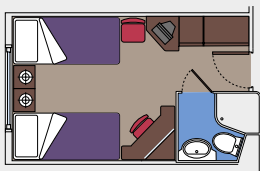

Air conditioning, spacious wardrobe, bathroom with bathtub, TV, telephone, cable internet connection (for a fee), mini bar, safe deposit box.

2 Family Cabins

A bedroom area and a living area with up to 4 berths (22 m²)

Double bed can be converted into two single beds.

Air conditioning, bathroom with shower, TV, telephone, mini bar, safe deposit box.

94 Balcony Cabins

Balcony cabins (17 m²)

Double bed.

Air conditioning, spacious wardrobe, bathroom with shower, TV, telephone, cable internet connection (for a fee), mini bar, safe deposit box.

403 Ocean View

Cabins with porthole (13 m²)

Double bed can be converted into two single beds.

Air conditioning, bathroom with shower, TV, telephone, mini bar, safe deposit box.

346 Inside

Inside cabins (13 m²)

Double bed can be converted into two single beds.

Air conditioning, bathroom with shower, TV, telephone, mini bar, safe deposit box.

5 Cabins for guests with disabilities or reduced mobility

Inside (21 m²)